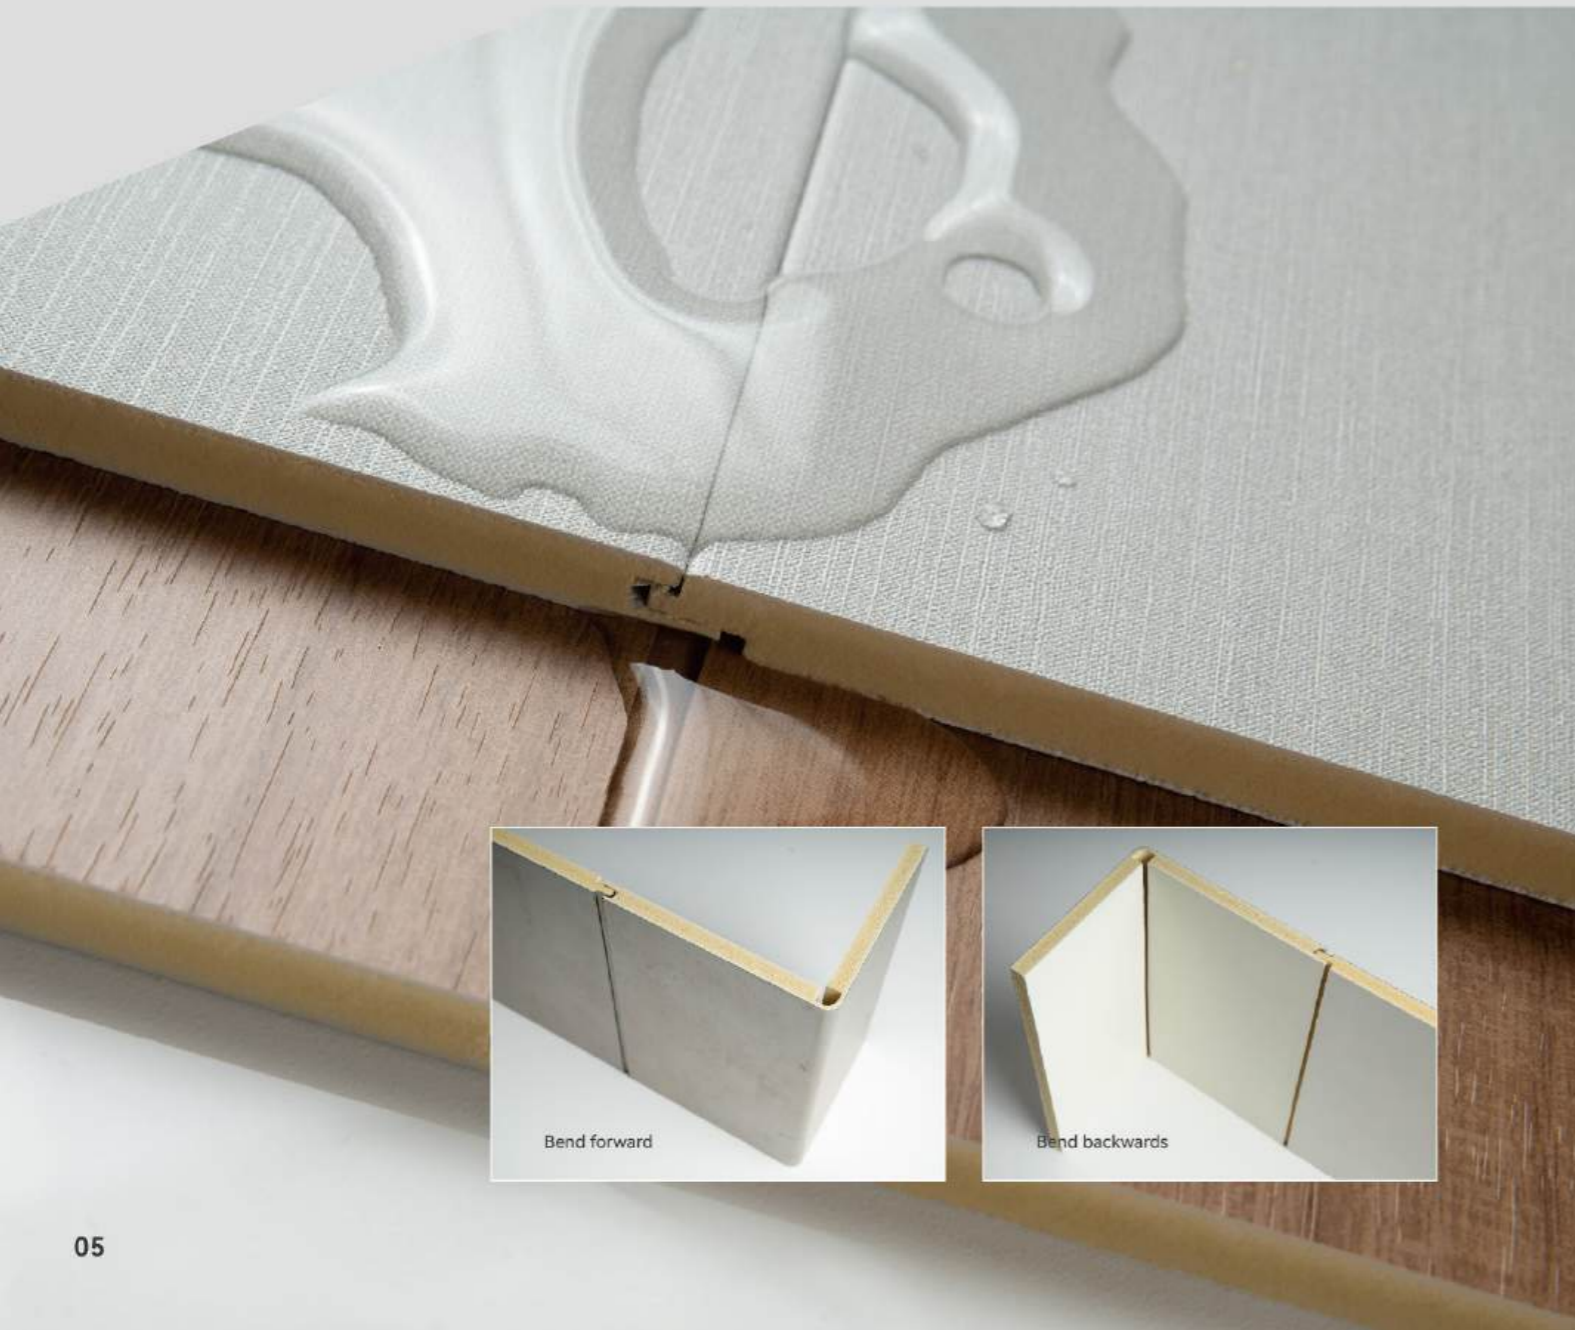

02

WPC Solid splicing board