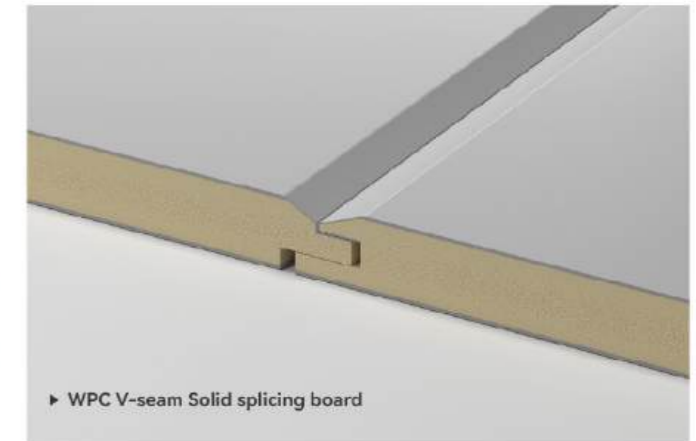

PRODUCT INFORMATION

Name	Material \ cross-section	Size(mm)	Process	Ep rating	Fire rating	Advantage	Splicing method
WPC Solid - splicing board	Crystal like coextruded layer+ Bamboo charcoal fiber	Width: 800/1100 Length: 2800/ Customized length under 3600 Thickness: 8	PUR coating	ENF	B1	Eco-friendly/ Flame retardant/ waterproof/ bendable	Process seam