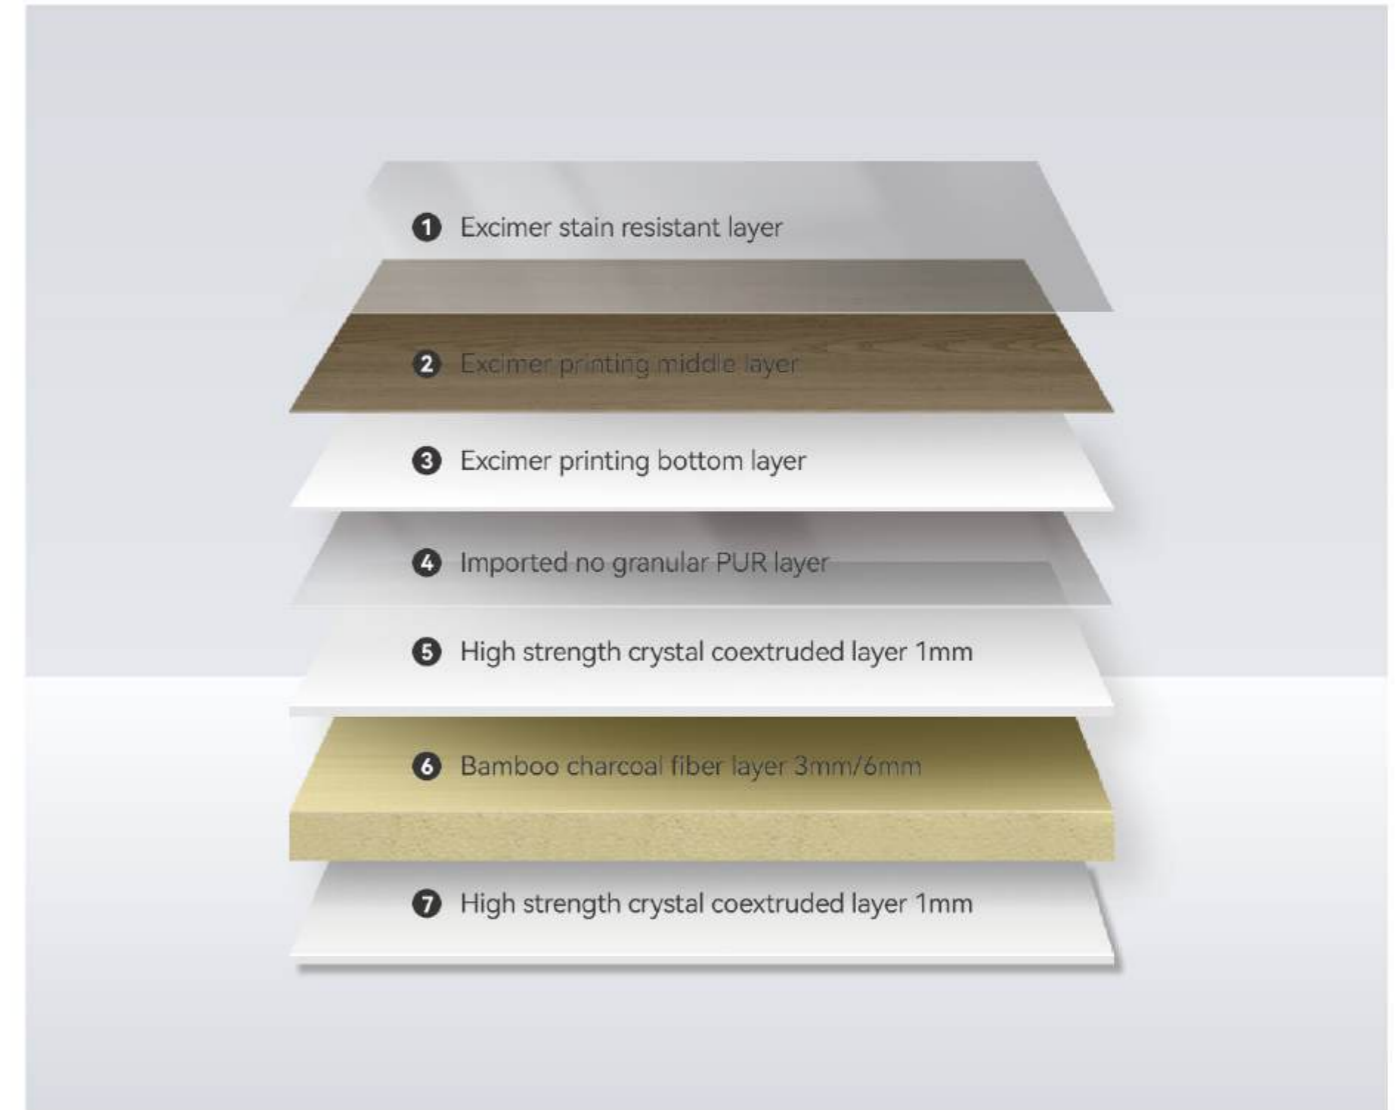

# Contents

---

<b>01</b>	WPC wall panel	01
<b>02</b>	WPC Solid splicing board	05
<b>03</b>	Fluted Wall Panel	09
<b>04</b>	HD Printing Wall Panel	13
<b>05</b>	SPC Background Wall	15
<b>06</b>	UHD Infinite Link Picture - GILDING SERIES	17

---

---

<b>07</b>	UHD Infinite Link Picture - WHITE	29
<b>08</b>	UHD Infinite Link Picture - GREY	47
<b>09</b>	UHD Infinite Link Picture - BLACK	55
<b>10</b>	UHD Infinite Link Picture - WARM LUXURY STONE	61
<b>11</b>	UHD Infinite Link Picture - BLUE GREEN LUXURY STONE	75
<b>12</b>	UHD Infinite Link Picture - WOOD GRAIN	87

### PRODUCT INFORMATION

Name	Material \ cross-section	Size(mm)	Process	Ep rating	Fire rating	Advantage	Splicing method
WPC wall panel	Crystal like co extruded layer+Bamboo charcoal fiber	Width: 1100 Length: 2800/ Customized length under 6000 Thickness: 5/8	PUR coating/ PUR flat sticker	ENF	B1	Eco-friendly/ Flame retardant/ waterproof/ bendable	Tight splicing/ metal profile connection/ process seam