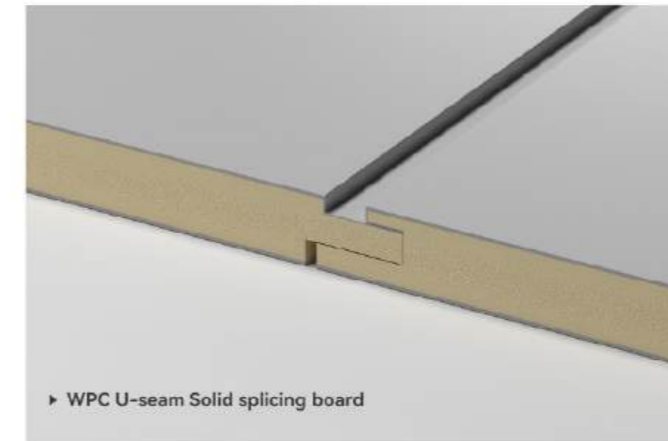

PRODUCT INFORMATION

Name	Material \ cross-section	Size(mm)	Process	Ep rating	Fire rating	Advantage	Splicing method
WPC Solid - splicing board	Crystal like coextruded layer+ Bamboo charcoal fiber	Width: 800/1100 Length: 2800/ Customized length under 3600 Thickness: 8	PUR coating	ENF	B1	Eco-friendly/ Flame retardant/ waterproof/ bendable	Process seam