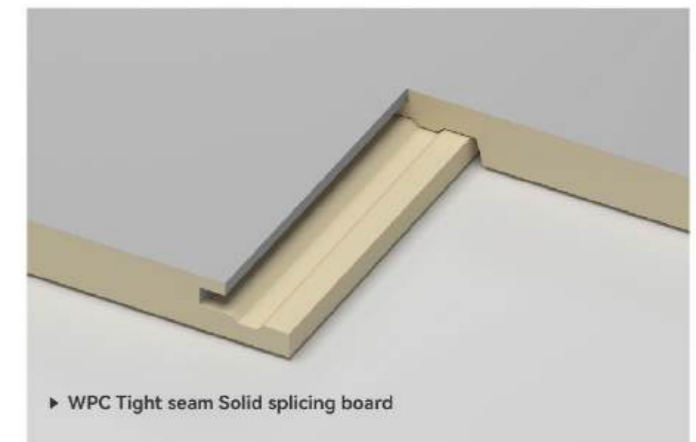

### PRODUCT INFORMATION

Name	Material \ cross-section	Size(mm)	Process	Ep rating	Fire rating	Advantage	Splicing method
WPC wall panel	Crystal like co extruded layer+Bamboo charcoal fiber	Width: 1100 Length: 2800/ Customized length under 6000 Thickness: 5/8	PUR coating/ PUR flat sticker	ENF	B1	Eco-friendly/ Flame retardant/ waterproof/ bendable	Tight splicing/ metal profile connection/ process seam

### PRODUCT INFORMATION

Name	Material \ cross-section	Size(mm)	Process	Ep rating	Fire rating	Advantage	Splicing method
WPC Solid - splicing board	Crystal like coextruded layer+ Bamboo charcoal fiber	Width: 800/1100 Length: 2800/ Customized length under 3600 Thickness: 8	PUR coating	ENF	B1	Eco-friendly/ Flame retardant/ waterproof/ bendable	Process seam