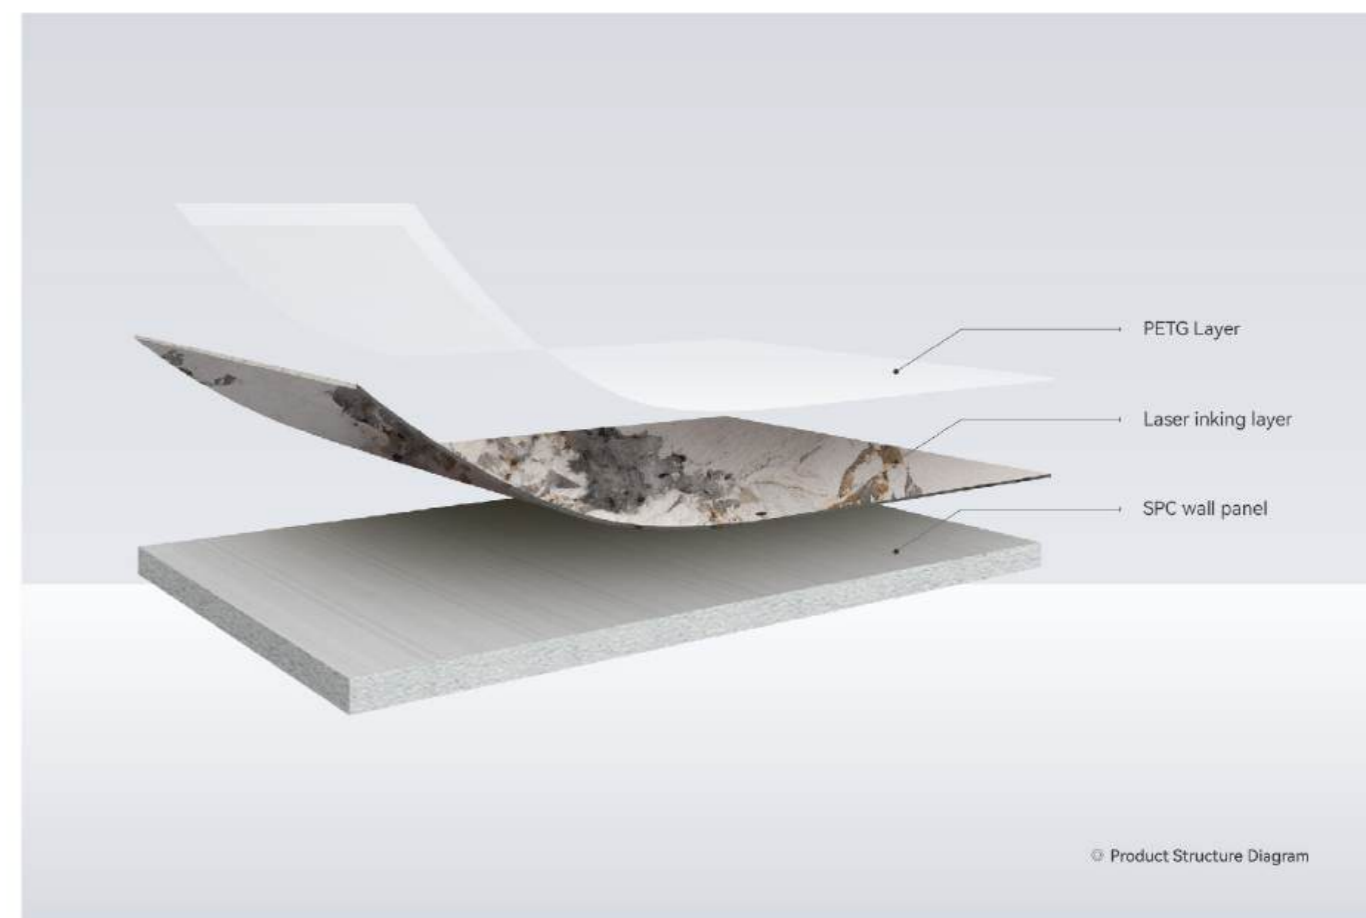

PRODUCT INFORMATION

Picture	Material \ cross-section	size(mm)	Surface technology	Ep rating	Fire rating	Advantage	Splicing method
SPC background painting	SPC+PETG	Width: 1100 Length: 2800 Thickness: 5	Laser inking	E0	B1	Water proof & Bendable	Tight splicing/ metal profile splicing