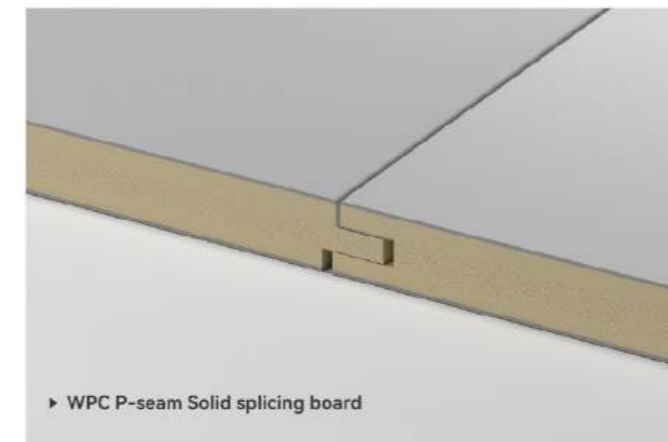

PRODUCT INFORMATION

Name	Material \ cross-section	Size(mm)	Process	Ep rating	Fire rating	Advantage	Splicing method
WPC Solid - splicing board	Crystal like coextruded layer+ Bamboo charcoal fiber	Width: 800/1100 Length: 2800/ Customized length under 3600 Thickness: 8	PUR coating	ENF	B1	Eco-friendly/ Flame retardant/ waterproof/ bendable	Process seam