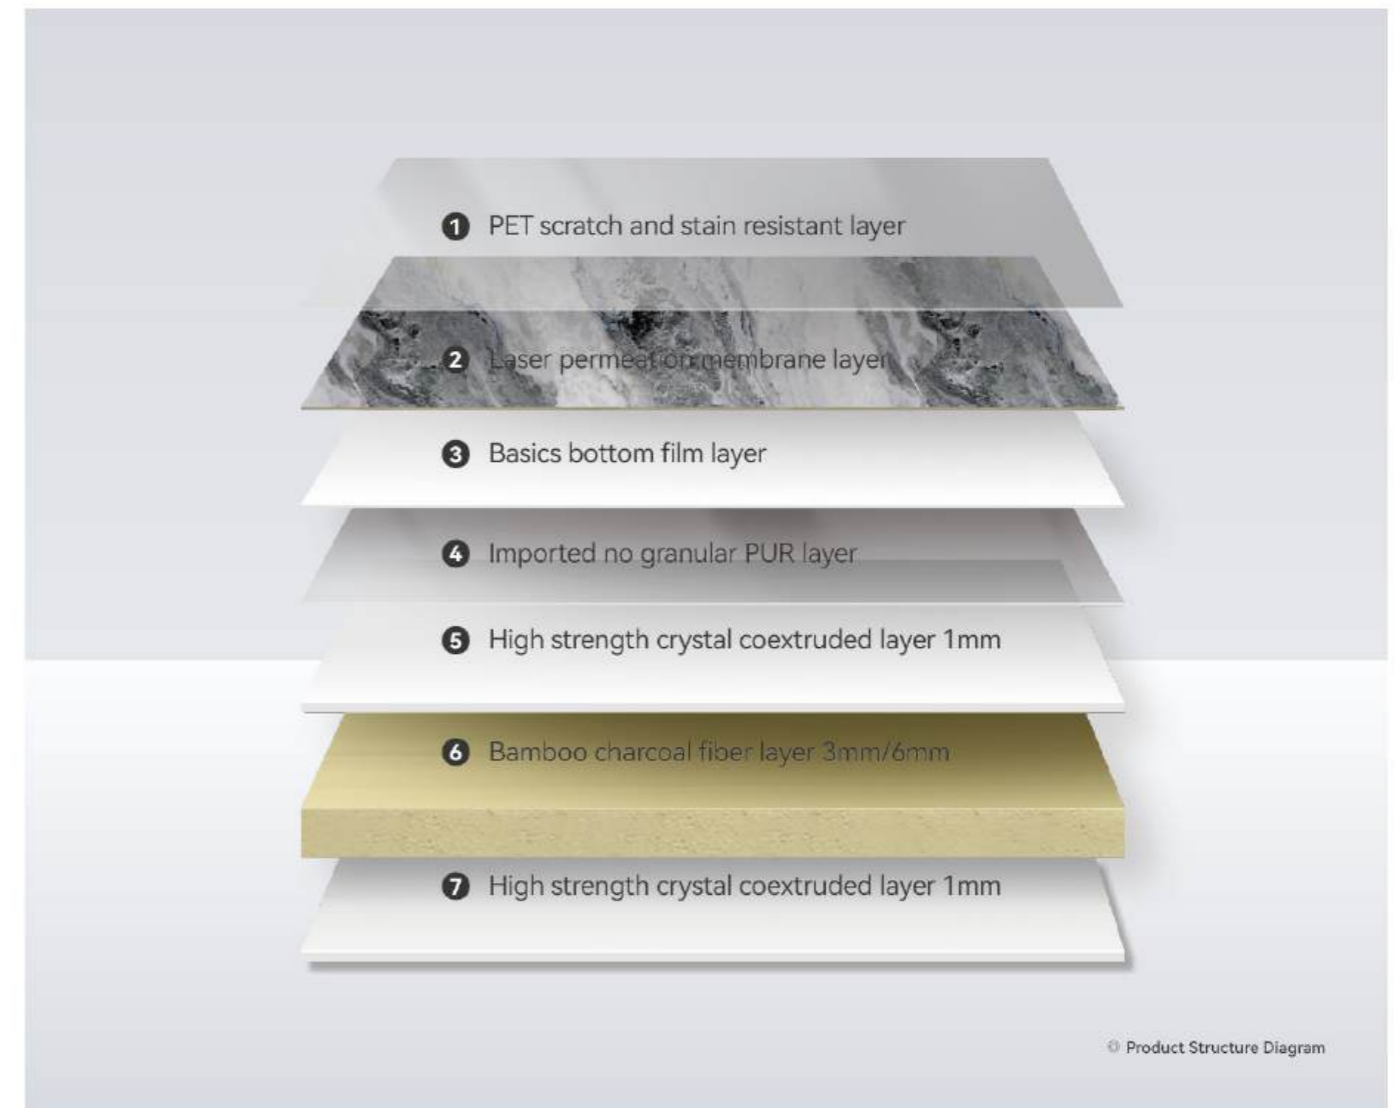

### PRODUCT INFORMATION

Name	Material \ cross-section	Size(mm)	Process	Ep rating	Fire rating	Advantage	Splicing method
WPC wall panel	Crystal like co extruded layer+Bamboo charcoal fiber	Width: 1100 Length: 2800/ Customized length under 6000 Thickness: 5/8	PUR coating/ PUR flat sticker	ENF	B1	Eco-friendly/ Flame retardant/ waterproof/ bendable	Tight splicing/ metal profile connection/ process seam

### PRODUCT INFORMATION

Name	Material \ cross-section	Size(mm)	Process	Ep rating	Fire rating	Advantage	Splicing method
WPC Solid - splicing board	Crystal like coextruded layer+ Bamboo charcoal fiber	Width: 800/1100 Length: 2800/ Customized length under 3600 Thickness: 8	PUR coating	ENF	B1	Eco-friendly/ Flame retardant/ waterproof/ bendable	Process seam

## BAMBOO CHARCOAL GRILLE

Picture	Name	Cross-section	Size(mm)	Ep rating	Fire rating	Advantage
	153*24 solid grid		Width: 153 Length: 3000 Thickness: 24	E0	B1	waterproof
	110*18 solid grid		Width: 110 Length: 3000 Thickness: 18	E0	B1	waterproof
	120*9 solid grid		Width: 120 Length: 3000 Thickness: 9	E0	B1	waterproof
	70 Corrugated grating		Width: 70 Length: 3000/3600 Thickness: 15	E0	B1	waterproof
	40 Corrugated grating		Width: 40 Length: 3000/3600 Thickness: 15	E0	B1	waterproof

### PRODUCT INFORMATION

Picture	Material \ cross-section	Size(mm)	Surface technology	Ep rating	Fire rating	Advantage	Splicing method
HD Printing Wall Panel 2.8m	WPC+PETG	Width: 1100 Length: 2800 Thickness: 5/8	Bright PETG Matte PETG	E0	B1	Water proof & Bendable	Tight splicing/ metal profile splicing
HD Printing Wall Panel Custom Size	WPC+PETG	Width: Custom width within 1100 Length: Custom lengths within 2800 Thickness: 5/8	Bright PETG Matte PETG	E0	B1	Water proof & Bendable	Tight splicing/ metal profile splicing